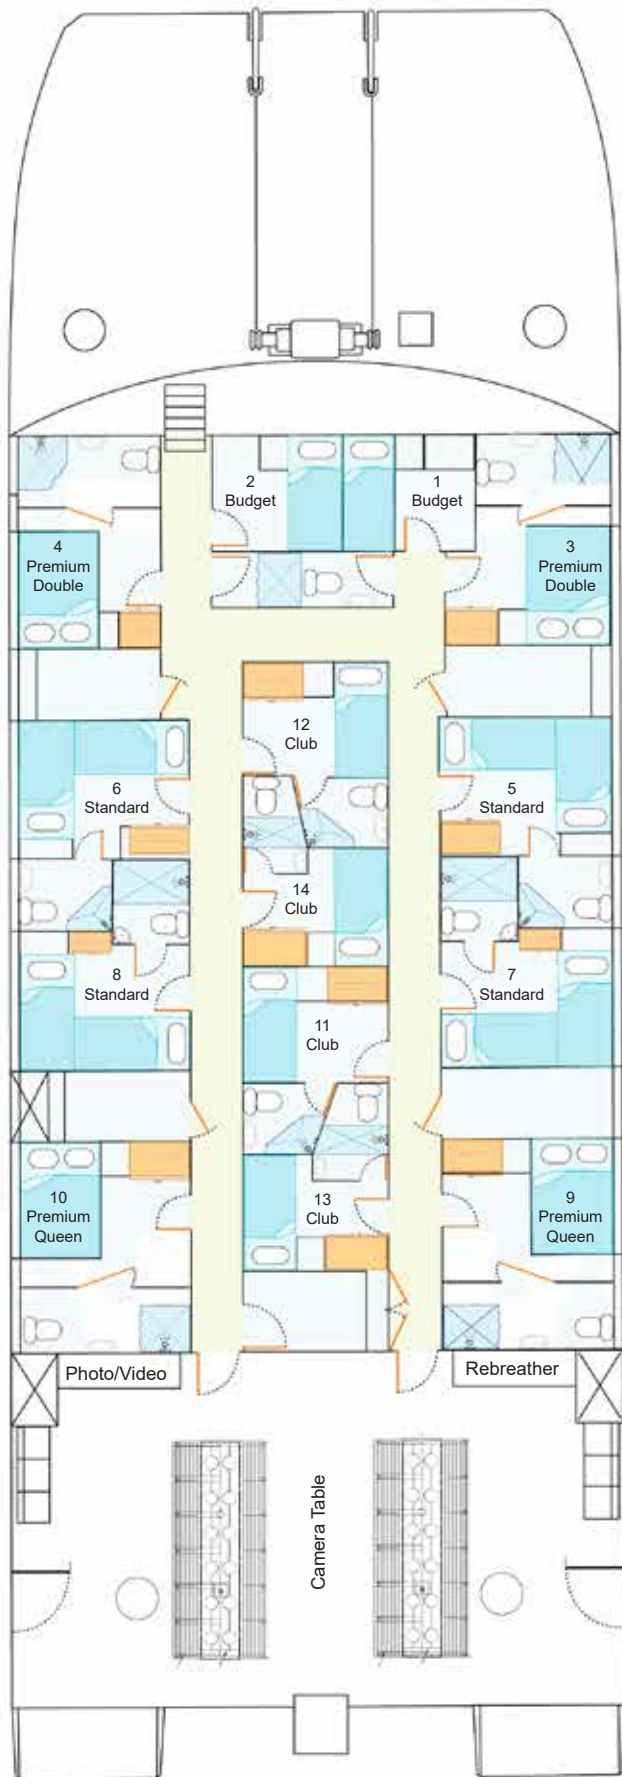

Mike Ball - Room Types Explained

Premium Rooms:

Have a 1 x Queen Bed or 1 x Double Bed with private bathroom and Premium Ocean Views.

Standard Rooms:

Have low level Twin Beds (2 x Single Beds) with private bathroom and Ocean Views.

Club Rooms:

Twin Bunk Beds, (2 x Single Beds) 1 bed on top and 1 bed below with private bathroom.

Budget Rooms:

Have Bunks Beds, (2 x Single Beds) 1 bed on top and 1 bed below with a shared bathroom outside the room in the hall.

Guest Facilities

Air-conditioned accommodation, lounge & bar, sundeck, alfresco deck, music / DVD player, large screen TV x 2, daily cabin service

Accommodation

4 x Premium - 2 x queen, 2 x double with private bathroom and ocean view
4 x Standard - twin beds with private bathroom and ocean view
4 x Club - twin bunk beds, private bathroom
2 x Budget - bunks beds, shared bathroom

Cabin 5, 6, 7 & 8
Window - single beds L 2000 x W 890
Wall - single beds L 1960 x W 890

Club Cabin

Cabin 11, 12, 13 & 14 - bunk beds L 1900 x W 890

Budget Cabin

Cabin 1 & 2 - bunk beds L 1960 x W 890

Vessel Size